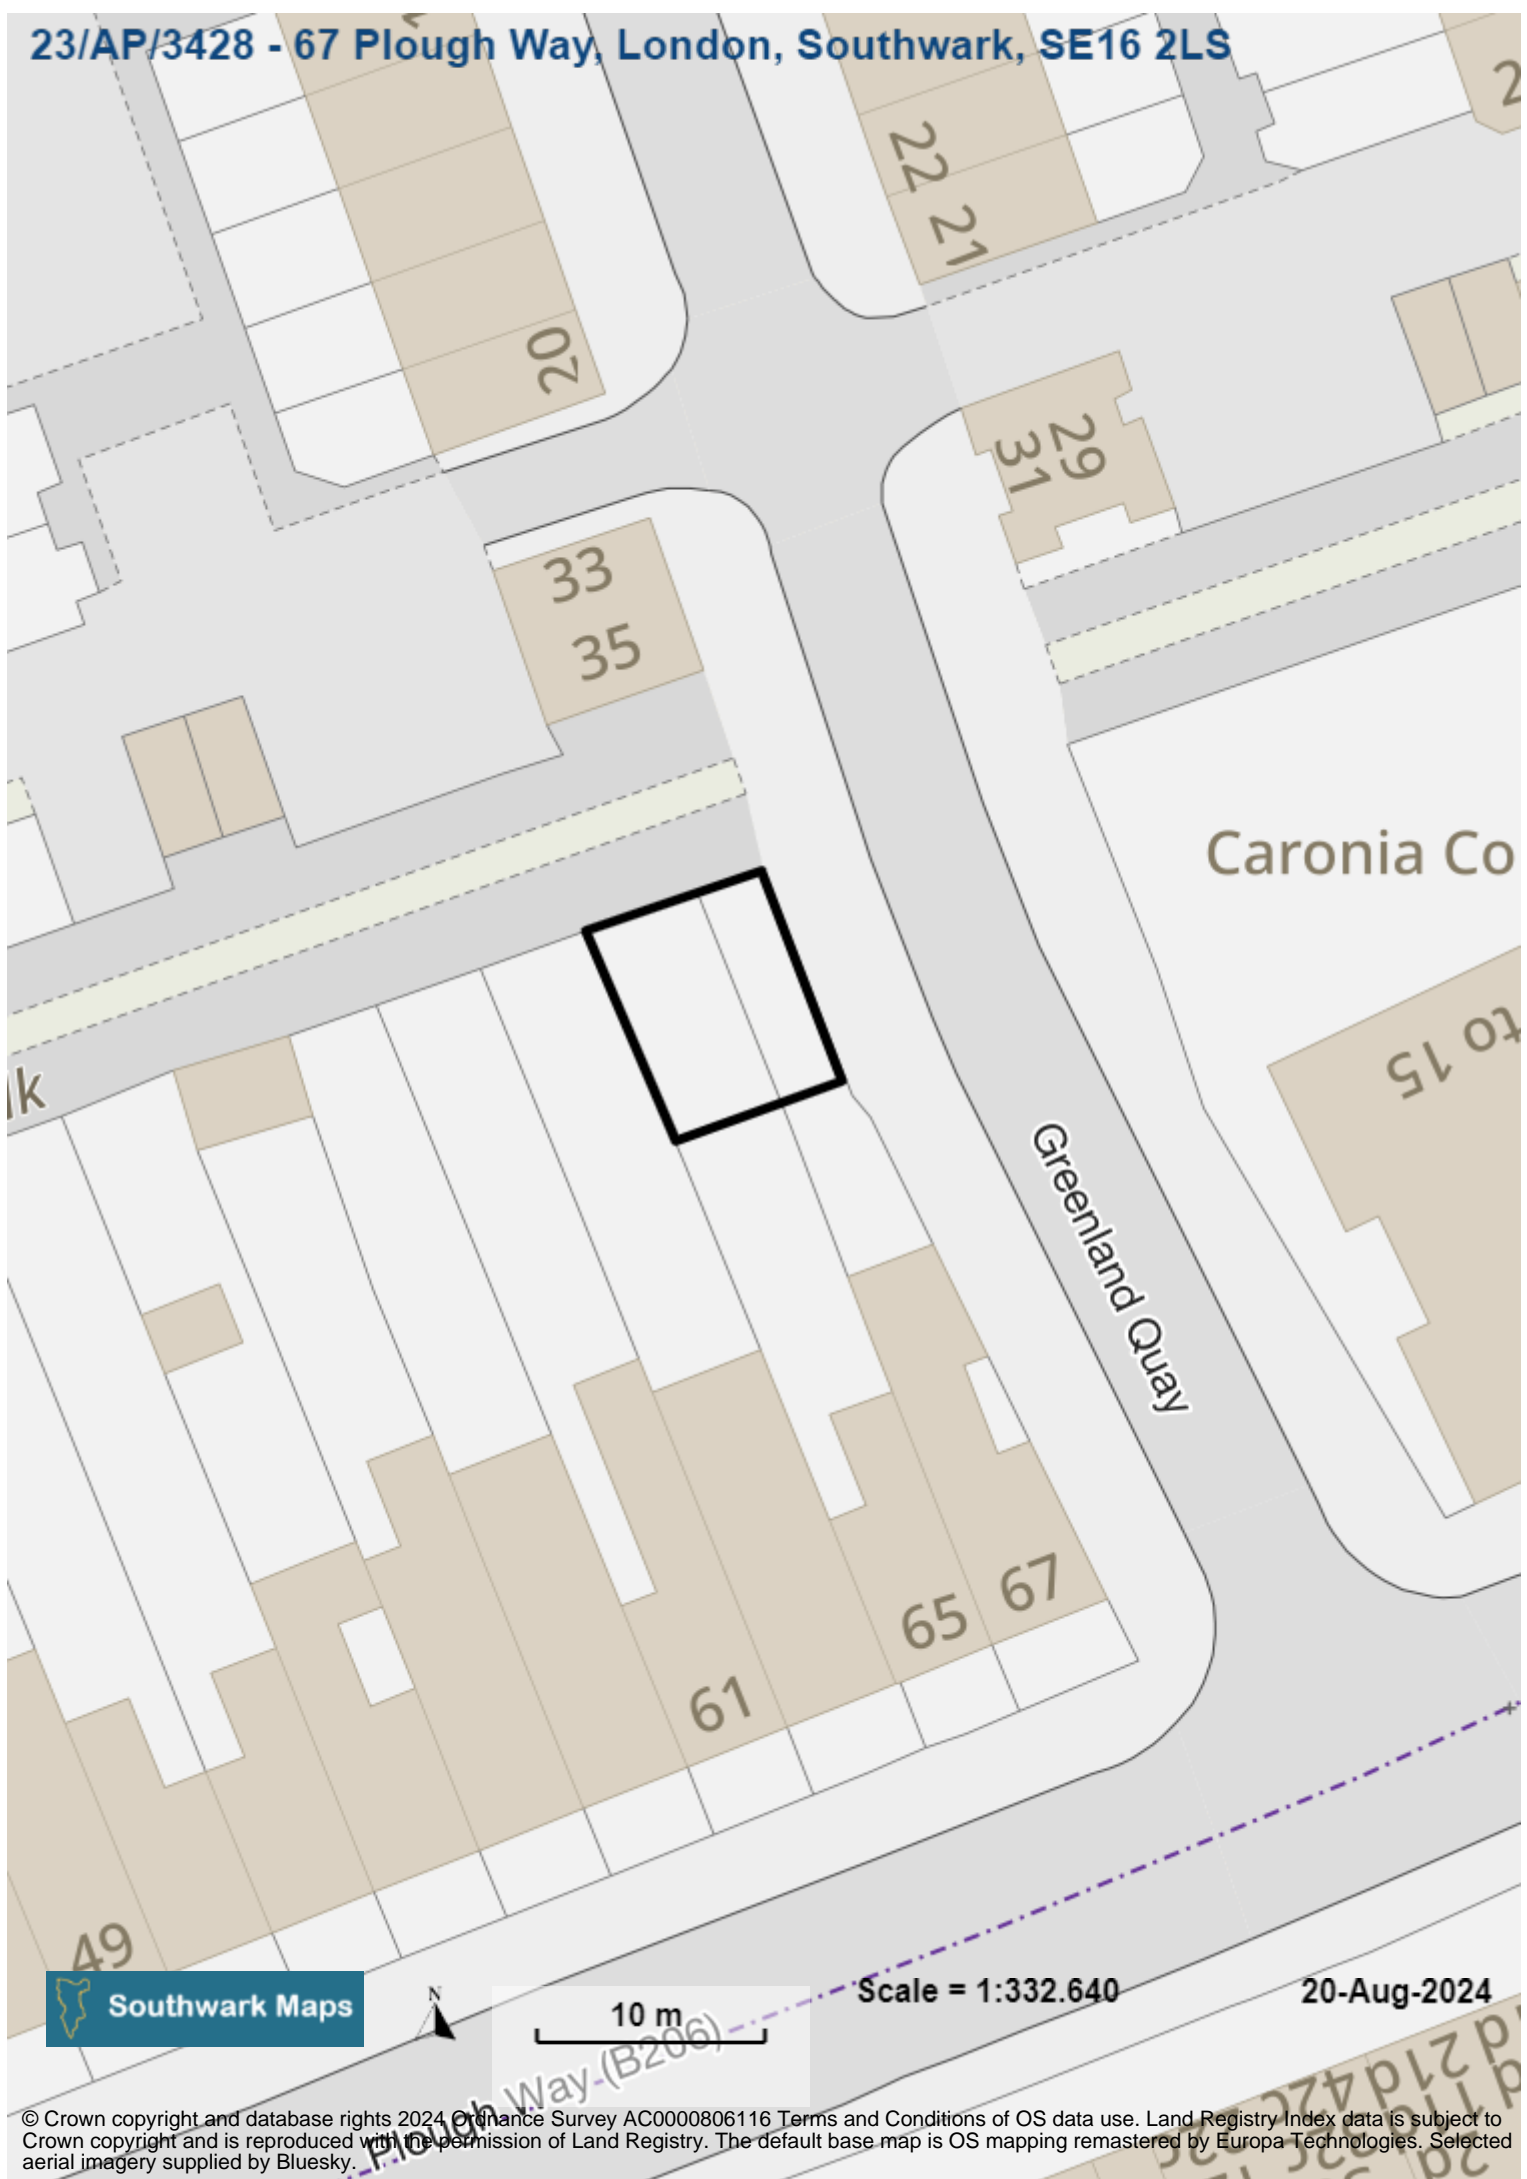

23/AP/3428 - 67 Plough Way, London, Southwark, SE16 2LS

Caronia Co

Greenland Quay

Southwark Maps

10 m

Scale = 1:332.640

20-Aug-2024